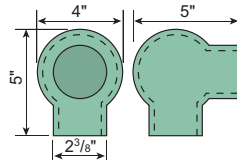

Use parts with 3/8"-16 set screws (Part #95100).

ELBOW

Includes two 3/8"-16 set screws

| Pipe Size | Tube OD | Aluminum |
|-----------|---------|--------------|
| 1½" | 1.900" | WR210 |

TEE

Includes three 3/8"-16 set screws

| Pipe Size | Tube OD | Aluminum |
|-----------|---------|--------------|
| 1½" | 1.900" | WR220 |

CROSS

Includes four 3/8"-16 set screws

| Pipe Size | Tube OD | Aluminum |
|-----------|---------|--------------|
| 1½" | 1.900" | WR230 |

FLANGE

Includes three 3/8"-16 set screws

| Pipe Size | Tube OD | Aluminum |
|-----------|---------|--------------|
| 1½" | 1.900" | WR240 |

SINGLE OUTLET

Includes one 3/8"-16 set screws

| Pipe Size | Tube OD | Aluminum |
|-----------|---------|--------------|
| 1½" | 1.900" | WR260 |

Angles greater than 15° will require this fitting to be ground.

| Pipe Size | Tube OD | Aluminum |
|-----------|---------|--------------|
| 1½" | 1.900" | WR250 |

BASE

| Pipe Size | Tube OD | Aluminum |
|-----------|---------|------------|
| 1½" | 1.900" | 914 |