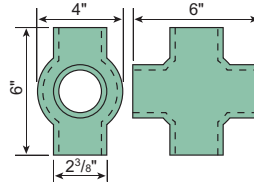

Use parts with 3/8"-16 set screws (Part #95100).

ELBOW

Includes two 3/8"-16 set screws

| Pipe Size | Tube OD | Aluminum |
|-----------|---------|--------------|
| 1½" | 1.900" | WR210 |

TEE

Includes three 3/8"-16 set screws

| Pipe Size | Tube OD | Aluminum |
|-----------|---------|--------------|
| 1½" | 1.900" | WR220 |

CROSS

Includes four 3/8"-16 set screws

| Pipe Size | Tube OD | Aluminum |
|-----------|---------|--------------|
| 1½" | 1.900" | WR230 |

FLANGE

Includes three 3/8"-16 set screws

| Pipe Size | Tube OD | Aluminum |
|-----------|---------|--------------|
| 1½" | 1.900" | WR240 |

SINGLE OUTLET

Includes one 3/8"-16 set screws

| Pipe Size | Tube OD | Aluminum |
|-----------|---------|--------------|
| 1½" | 1.900" | WR260 |

PARALLEL OUTLET

Includes two 3/8"-16 set screws

| Pipe Size | Tube OD | Aluminum |
|-----------|---------|--------------|
| 1½" | 1.900" | WR270 |

ADAPTER

Includes one 3/8"-16 set screws

This adapter may be used with the Single and Parallel Outlets to create varying ramp and stair angles.