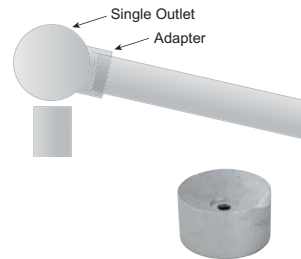

WAGNERAIL™ BALL STYLE FITTINGS

Cast Aluminum Fittings with a Tumbled Finish and Set Screws.

Ball style railing fittings were very popular during the late 19th and early 20th centuries. Over the years, they have gone out of use but are still commonly seen along the ocean and in older facilities. In recent years, **Wagner** has received requests for these parts as many municipalities are restoring some of these existing installations or for new construction in historic renovations. **Wagner** is pleased to re-introduce these parts in cast aluminum for use with 1½" aluminum pipe.

| Pipe Size | Tube OD | Aluminum |
|-----------|---------|--------------|
| 1½" | 1.900" | WR220 |

CROSS

Includes four 3/8"-16 set screws

| Pipe Size | Tube OD | Aluminum |
|-----------|---------|--------------|
| 1½" | 1.900" | WR230 |

FLANGE

Includes three 3/8"-16 set screws

| Pipe Size | Tube OD | Aluminum |
|-----------|---------|--------------|
| 1½" | 1.900" | WR240 |

SINGLE OUTLET

Includes one 3/8"-16 set screws

| Pipe Size | Tube OD | Aluminum |
|-----------|---------|--------------|
| 1½" | 1.900" | WR260 |

PARALLEL OUTLET

Includes two 3/8"-16 set screws

| Pipe Size | Tube OD | Aluminum |
|-----------|---------|--------------|
| 1½" | 1.900" | WR270 |

ADAPTER

Includes one 3/8"-16 set screws

This adapter may be used with the Single and Parallel Outlets to create varying ramp and stair angles.