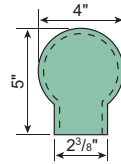

Use parts with 3/8"-16 set screws (Part #95100).

ELBOW

Includes two 3/8"-16 set screws

| Pipe Size | Tube OD | Aluminum |
|-----------|---------|--------------|
| 1½" | 1.900" | WR210 |

TEE

Includes three 3/8"-16 set screws

| Pipe Size | Tube OD | Aluminum |
|-----------|---------|--------------|
| 1½" | 1.900" | WR220 |

CROSS

Includes four 3/8"-16 set screws

| Pipe Size | Tube OD | Aluminum |
|-----------|---------|--------------|
| 1½" | 1.900" | WR230 |

FLANGE

Includes three 3/8"-16 set screws

| Pipe Size | Tube OD | Aluminum |
|-----------|---------|--------------|
| 1½" | 1.900" | WR240 |

SINGLE OUTLET

Includes one 3/8"-16 set screws

| Pipe Size | Tube OD | Aluminum |
|-----------|---------|--------------|
| 1½" | 1.900" | WR260 |

Angles greater than 15° will require this fitting to be ground.

| Pipe Size | Tube OD | Aluminum |
|-----------|---------|--------------|
| 1½" | 1.900" | WR250 |

BASE

| Pipe Size | Tube OD | Aluminum |
|-----------|---------|------------|
| 1½" | 1.900" | 914 |