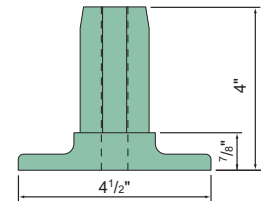

| Pipe Size | Tube OD | Aluminum |
|-----------|---------|--------------|
| 1½" | 1.900" | WR220 |

CROSS

Includes four 3/8"-16 set screws

| Pipe Size | Tube OD | Aluminum |
|-----------|---------|--------------|
| 1½" | 1.900" | WR230 |

FLANGE

Includes three 3/8"-16 set screws

| Pipe Size | Tube OD | Aluminum |
|-----------|---------|--------------|
| 1½" | 1.900" | WR240 |

SINGLE OUTLET

Includes one 3/8"-16 set screws

| Pipe Size | Tube OD | Aluminum |
|-----------|---------|--------------|
| 1½" | 1.900" | WR260 |

PARALLEL OUTLET

Includes two 3/8"-16 set screws

| Pipe Size | Tube OD | Aluminum |
|-----------|---------|--------------|
| 1½" | 1.900" | WR270 |

ADAPTER

Includes one 3/8"-16 set screws

This adapter may be used with the Single and Parallel Outlets to create varying ramp and stair angles.

Angles greater than 15° will require this fitting to be ground.

| Pipe Size | Tube OD | Aluminum |
|-----------|---------|--------------|
| 1½" | 1.900" | WR250 |

BASE

| Pipe Size | Tube OD | Aluminum |
|-----------|---------|------------|
| 1½" | 1.900" | 914 |