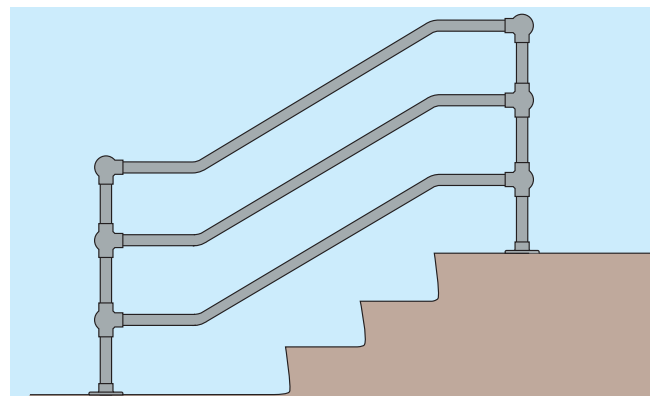

WAGNERAIL™ BALL STYLE FITTINGS

Cast Aluminum Fittings with a Tumbled Finish and Set Screws.

Ball style railing fittings were very popular during the late 19th and early 20th centuries. Over the years, they have gone out of use but are still commonly seen along the ocean and in older facilities. In recent years, **Wagner** has received requests for these parts as many municipalities are restoring some of these existing installations or for new construction in historic renovations. **Wagner** is pleased to re-introduce these parts in cast aluminum for use with 1½" aluminum pipe.

FLANGE

Includes three 3/8"-16 set screws

| Pipe Size | Tube OD | Aluminum |
|-----------|---------|--------------|
| 1½" | 1.900" | WR240 |

SINGLE OUTLET

Includes one 3/8"-16 set screws

| Pipe Size | Tube OD | Aluminum |
|-----------|---------|--------------|
| 1½" | 1.900" | WR260 |

PARALLEL OUTLET

Includes two 3/8"-16 set screws

| Pipe Size | Tube OD | Aluminum |
|-----------|---------|--------------|
| 1½" | 1.900" | WR270 |

ADAPTER

Includes one 3/8"-16 set screws

This adapter may be used with the Single and Parallel Outlets to create varying ramp and stair angles.

Angles greater than 15° will require this fitting to be ground.

| Pipe Size | Tube OD | Aluminum |
|-----------|---------|--------------|
| 1½" | 1.900" | WR250 |

BASE

| Pipe Size | Tube OD | Aluminum |
|-----------|---------|------------|
| 1½" | 1.900" | 914 |