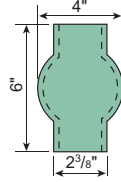

| Pipe Size | Tube OD | Aluminum |
|-----------|---------|--------------|
| 1½" | 1.900" | WR220 |

CROSS

Includes four 3/8"-16 set screws

| Pipe Size | Tube OD | Aluminum |
|-----------|---------|--------------|
| 1½" | 1.900" | WR230 |

FLANGE

Includes three 3/8"-16 set screws

| Pipe Size | Tube OD | Aluminum |
|-----------|---------|--------------|
| 1½" | 1.900" | WR240 |

SINGLE OUTLET

Includes one 3/8"-16 set screws

| Pipe Size | Tube OD | Aluminum |
|-----------|---------|--------------|
| 1½" | 1.900" | WR260 |

PARALLEL OUTLET

Includes two 3/8"-16 set screws

| Pipe Size | Tube OD | Aluminum |
|-----------|---------|--------------|
| 1½" | 1.900" | WR270 |

ADAPTER

Includes one 3/8"-16 set screws

This adapter may be used with the Single and Parallel Outlets to create varying ramp and stair angles.

Angles greater than 15° will require this fitting to be ground.

| Pipe Size | Tube OD | Aluminum |
|-----------|---------|--------------|
| 1½" | 1.900" | WR250 |

BASE

| Pipe Size | Tube OD | Aluminum |
|-----------|---------|------------|
| 1½" | 1.900" | 914 |