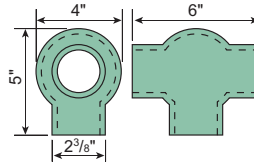

Use parts with 3/8"-16 set screws (Part #95100).

ELBOW

Includes two 3/8"-16 set screws

| Pipe Size | Tube OD | Aluminum |
|-----------|---------|--------------|
| 1½" | 1.900" | WR210 |

TEE

Includes three 3/8"-16 set screws

| Pipe Size | Tube OD | Aluminum |
|-----------|---------|--------------|
| 1½" | 1.900" | WR220 |

CROSS

Includes four 3/8"-16 set screws

| Pipe Size | Tube OD | Aluminum |
|-----------|---------|--------------|
| 1½" | 1.900" | WR230 |

FLANGE

Includes three 3/8"-16 set screws

| Pipe Size | Tube OD | Aluminum |
|-----------|---------|--------------|
| 1½" | 1.900" | WR240 |

SINGLE OUTLET

Includes one 3/8"-16 set screws

| Pipe Size | Tube OD | Aluminum |
|-----------|---------|--------------|
| 1½" | 1.900" | WR260 |

Angles greater than 15° will require this fitting to be ground.

| Pipe Size | Tube OD | Aluminum |
|-----------|---------|--------------|
| 1½" | 1.900" | WR250 |

BASE

| Pipe Size | Tube OD | Aluminum |
|-----------|---------|------------|
| 1½" | 1.900" | 914 |