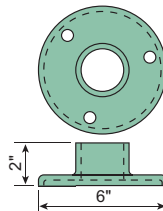

Use parts with 3/8"-16 set screws (Part #95100).

ELBOW

Includes two 3/8"-16 set screws

| Pipe Size | Tube OD | Aluminum |
|-----------|---------|--------------|
| 1½" | 1.900" | WR210 |

TEE

Includes three 3/8"-16 set screws

| Pipe Size | Tube OD | Aluminum |
|-----------|---------|--------------|
| 1½" | 1.900" | WR220 |

CROSS

Includes four 3/8"-16 set screws

| Pipe Size | Tube OD | Aluminum |
|-----------|---------|--------------|
| 1½" | 1.900" | WR230 |

FLANGE

Includes three 3/8"-16 set screws

| Pipe Size | Tube OD | Aluminum |
|-----------|---------|--------------|
| 1½" | 1.900" | WR240 |

SINGLE OUTLET

Includes one 3/8"-16 set screws

| Pipe Size | Tube OD | Aluminum |
|-----------|---------|--------------|
| 1½" | 1.900" | WR260 |

PARALLEL OUTLET

Includes two 3/8"-16 set screws

| Pipe Size | Tube OD | Aluminum |
|-----------|---------|--------------|
| 1½" | 1.900" | WR270 |

ADAPTER

Includes one 3/8"-16 set screws

This adapter may be used with the Single and Parallel Outlets to create varying ramp and stair angles.