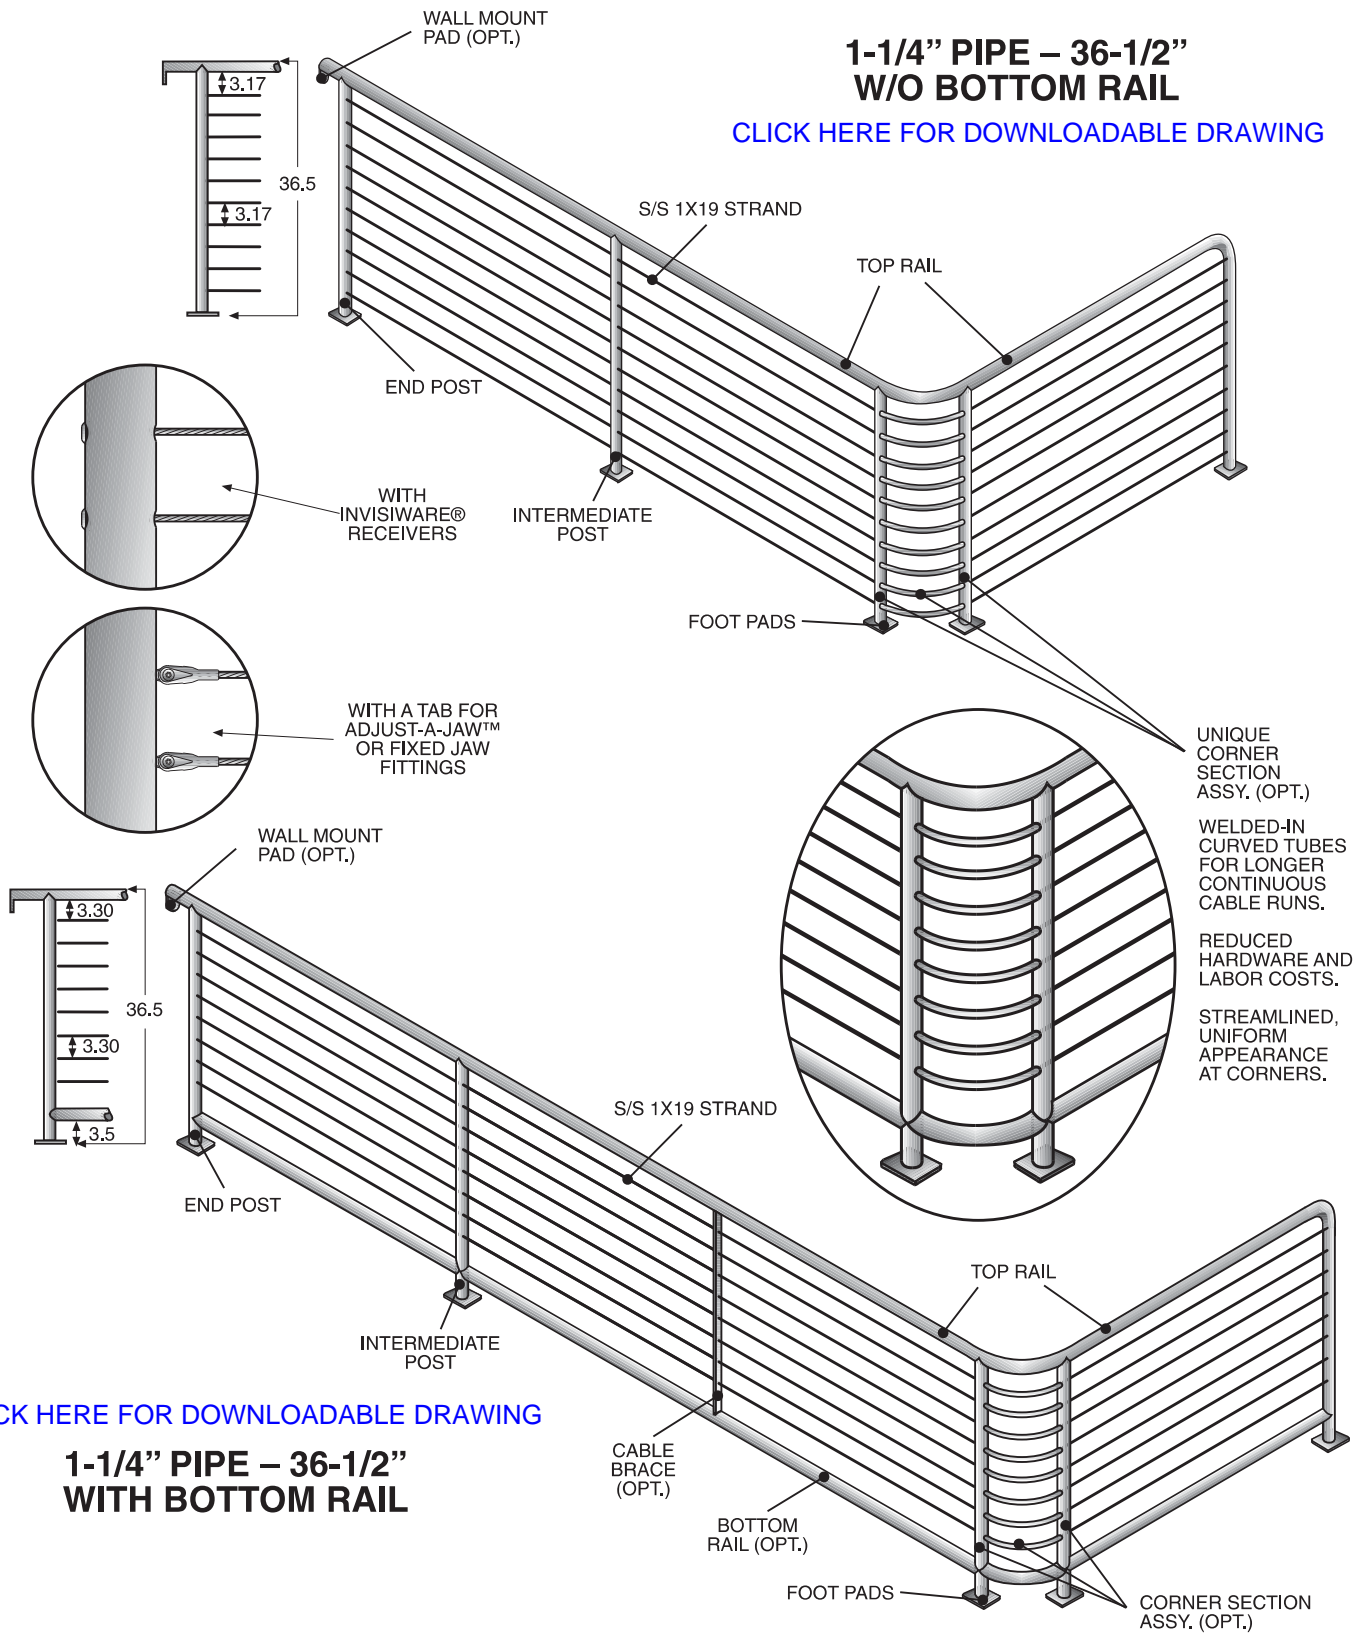

CLICK ON BOXED TYPE TO VIEW HARDWARE OR DOWNLOADABLE DRAWINGS

1-1/4" PIPE – 36-1/2" W/O BOTTOM RAIL

[CLICK HERE FOR DOWNLOADABLE DRAWING](#)

[CLICK HERE FOR DOWNLOADABLE DRAWING](#)

1-1/4" PIPE – 36-1/2" WITH BOTTOM RAIL

HF-8
8/1/02