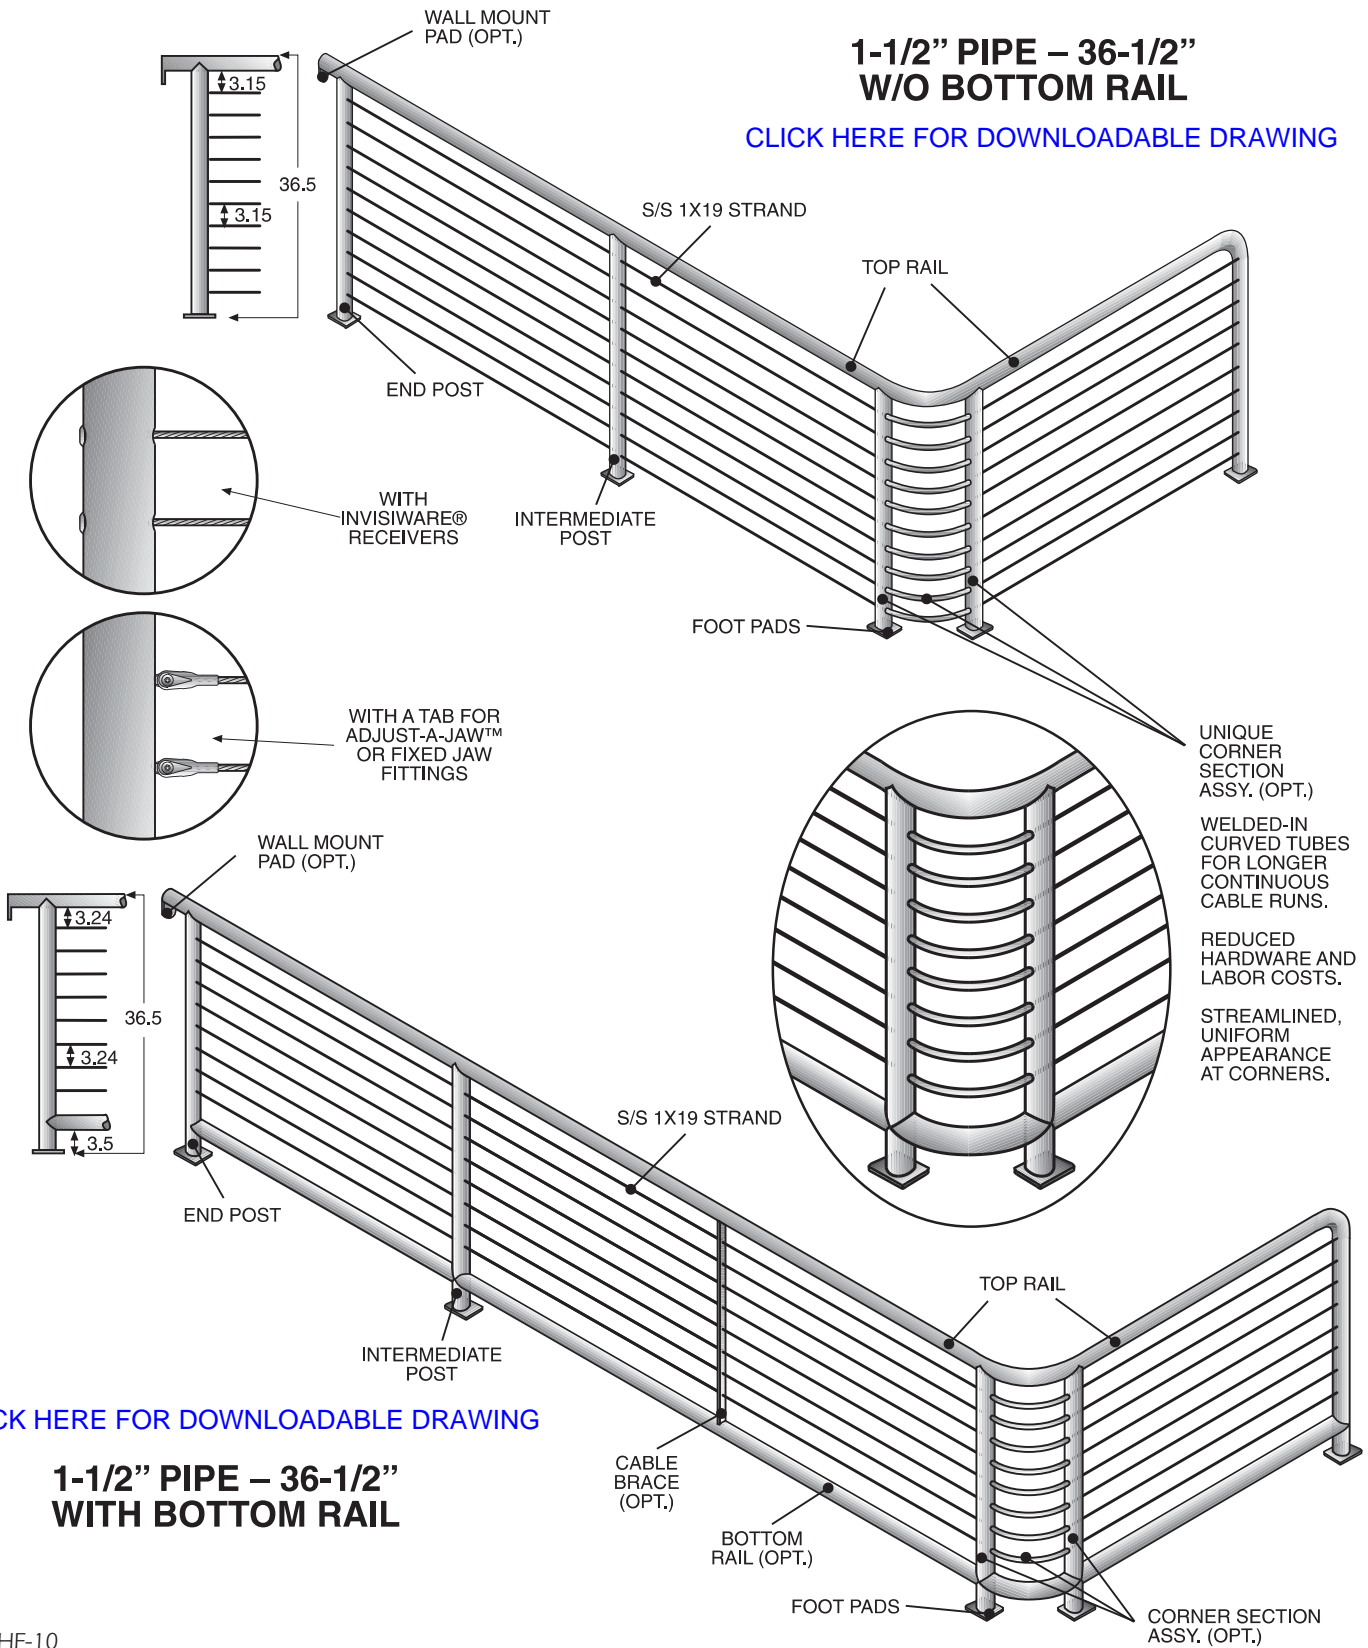

CLICK ON BOXED TYPE TO VIEW HARDWARE OR DOWNLOADABLE DRAWINGS

1-1/2" PIPE – 36-1/2" W/O BOTTOM RAIL

[CLICK HERE FOR DOWNLOADABLE DRAWING](#)

[CLICK HERE FOR DOWNLOADABLE DRAWING](#)

1-1/2" PIPE – 36-1/2" WITH BOTTOM RAIL

HF-10
8/1/02