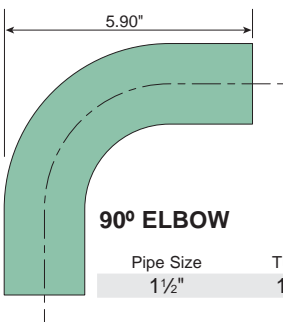

WAGNER RAIL SYSTEM

GLASS RAILING

CABLE RAILING

SPIRAL STAIRS BALCONIES

ALUMINUM RAILINGS

BRASS / SS FITTINGS

5° RAMP RAIL ELBOW

Pipe Size	Tube OD	Aluminum	Clear Anodized Aluminum
1½"	1.900"	918	918.AN

5° RAMP RAIL END

Pipe Size	Tube OD	Aluminum	Clear Anodized Aluminum
1½"	1.900"	917	917.AN

LEVEL RAIL END

Pipe Size	Tube OD	Aluminum	Clear Anodized Aluminum
1½"	1.900"	916	916.AN

Refer to LEED statement on page 263.

90° ELBOW

Pipe Size	Tube OD	Aluminum	Clear Anodized Aluminum
1½"	1.900"	365-7	365-7.AN

WALL RETURN

Pipe Size	Tube OD	c	Aluminum	Clear Anodized Aluminum
1½"	1.900"	2½"	1139-1	1139-1.AN
1½"	1.900"	3"	1142-1	1142-1.AN