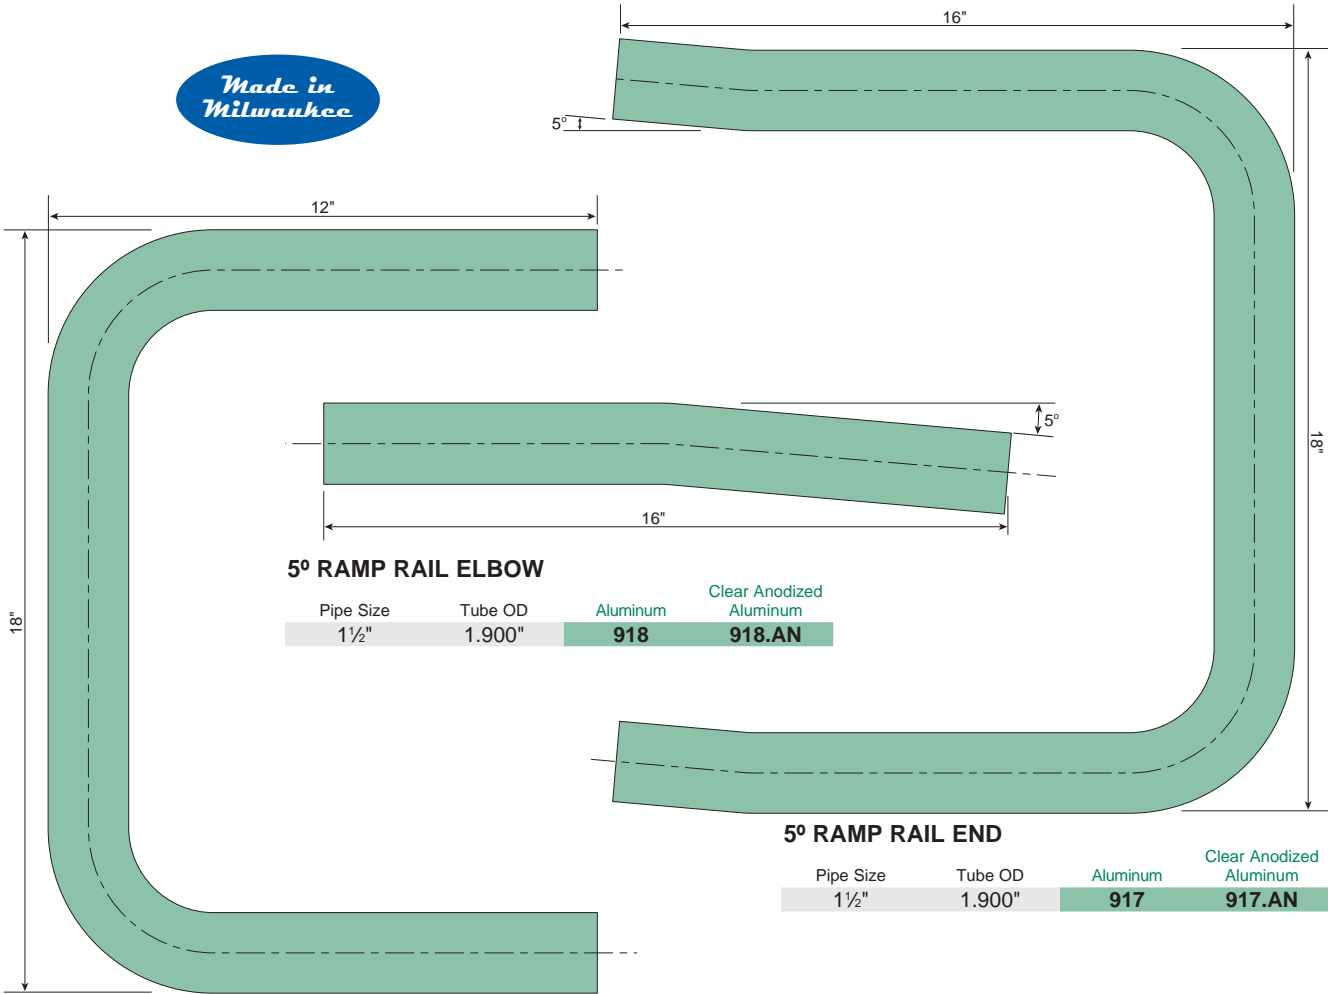

WAGNER RAIL SYSTEM

GLASS RAILING

CABLE RAILING

SPIRAL STAIRS BALCONIES

ALUMINUM RAILINGS

BRASS / SS FITTINGS

5° RAMP RAIL ELBOW

Pipe Size	Tube OD	Aluminum	Clear Anodized Aluminum
1½"	1.900"	918	918.AN

5° RAMP RAIL END

Pipe Size	Tube OD	Aluminum	Clear Anodized Aluminum
1½"	1.900"	917	917.AN

LEVEL RAIL END

Pipe Size	Tube OD	Aluminum	Clear Anodized Aluminum
1½"	1.900"	916	916.AN

Refer to LEED statement on page 263.

90° ELBOW

Pipe Size	Tube OD	Aluminum	Clear Anodized Aluminum
1½"	1.900"	365-7	365-7.AN

WALL RETURN

Pipe Size	Tube OD	c	Aluminum	Clear Anodized Aluminum
1½"	1.900"	2½"	1139-1	1139-1.AN
1½"	1.900"	3"	1142-1	1142-1.AN