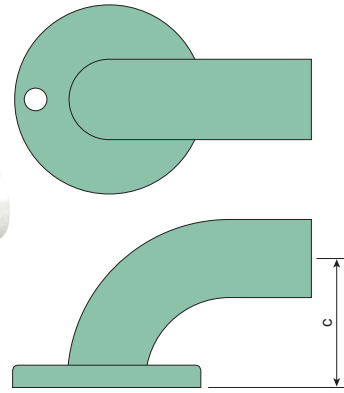

WAGNER RAIL SYSTEM

GLASS RAILING

CABLE RAILING

SPIRAL STAIRS BALCONIES

ALUMINUM RAILINGS

BRASS / SS FITTINGS

5° RAMP RAIL ELBOW

Pipe Size	Tube OD	Aluminum	Clear Anodized Aluminum
1½"	1.900"	918	918.AN

5° RAMP RAIL END

Pipe Size	Tube OD	Aluminum	Clear Anodized Aluminum
1½"	1.900"	917	917.AN

LEVEL RAIL END

Pipe Size	Tube OD	Aluminum	Clear Anodized Aluminum
1½"	1.900"	916	916.AN

Refer to LEED statement on page 263.

90° ELBOW

Pipe Size	Tube OD	Aluminum	Clear Anodized Aluminum
1½"	1.900"	365-7	365-7.AN

WALL RETURN

Pipe Size	Tube OD	c	Aluminum	Clear Anodized Aluminum
1½"	1.900"	2½"	1139-1	1139-1.AN
1½"	1.900"	3"	1142-1	1142-1.AN