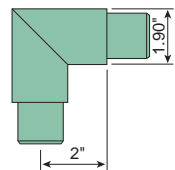

Color	Aluminum
Aluminum	SA513
Satin Anodized	SA513A
Black	SA513B
Dark Bronze	SA513D
Green	SA513G
Almond	SA513L
Brown	SA513N
Sandstone	SA513S
Tan	SA513T
White	SA513W
Light Bronze	SA513Z

Provide Sketch with Required Angle (0°- 135°)