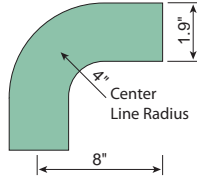

90° 3-WAY ELBOW

Color	Aluminum
Aluminum	SA507
Satin Anodized	SA507A
Black	SA507B
Dark Bronze	SA507D
Green	SA507G
Almond	SA507L
Brown	SA507N
Sandstone	SA507S
Tan	SA507T
White	SA507W
Light Bronze	SA507Z

90° RADIUS ELBOW