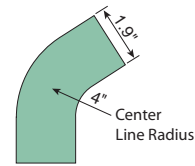

BOTTOM STEP POST ELBOW

Color	Aluminum
Aluminum	SA511
Satin Anodized	SA511A
Black	SA511B
Dark Bronze	SA511D
Green	SA511G
Almond	SA511L
Brown	SA511N
Sandstone	SA511S
Tan	SA511T
White	SA511W
Light Bronze	SA511Z

Provide Sketch with Required Angle (0°- 41°)