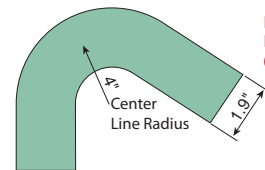

TOP STEP POST ELBOW

Color	Aluminum
Aluminum	SA512
Satin Anodized	SA512A
Black	SA512B
Dark Bronze	SA512D
Green	SA512G
Almond	SA512L
Brown	SA512N
Sandstone	SA512S
Tan	SA512T
White	SA512W
Light Bronze	SA512Z

Provide Sketch with Required Angle (0°- 41°)

WAGNER RAIL SYSTEM

GLASS RAILING

CABLE RAILING

SPIRAL STAIRS BALCONIES

ALUMINUM RAILINGS

BRASS / SS FITTINGS