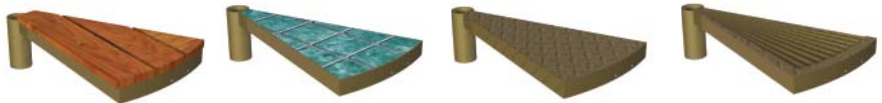

TREAD OPTIONS

WAGNER RAIL SYSTEM

Frame Only

Carpet Grade

Red Oak Edge

Hardwood

GLASS RAILING

Cedar Deck

Pan (fill not included)

Checkerplate

Radial Grate

CABLE RAILING

Glass Block

Laminated Glass

Laser

Smooth