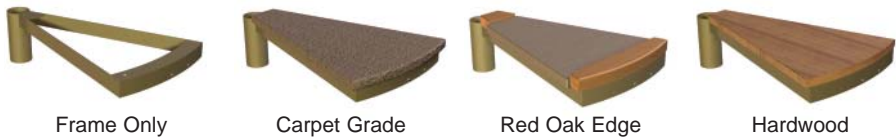

TREAD OPTIONS

WAGNER RAIL SYSTEM

Frame Only

Carpet Grade

Red Oak Edge

Hardwood

GLASS RAILING

Cedar Deck