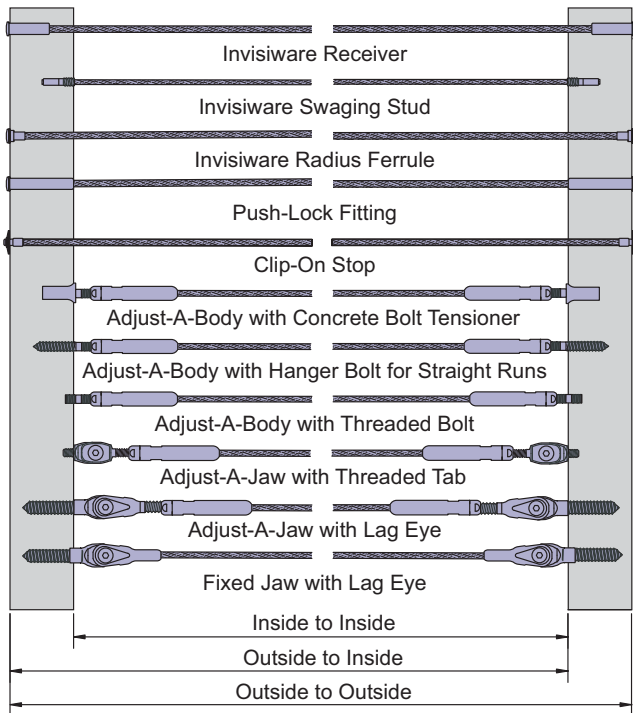

WAGNER RAIL SYSTEM

GLASS RAILING

CABLE RAILING

SPIRAL STAIRS BALCONIES

ALUMINUM RAILINGS

BRASS / SS FITTINGS

Photo courtesy of Don Duperault.