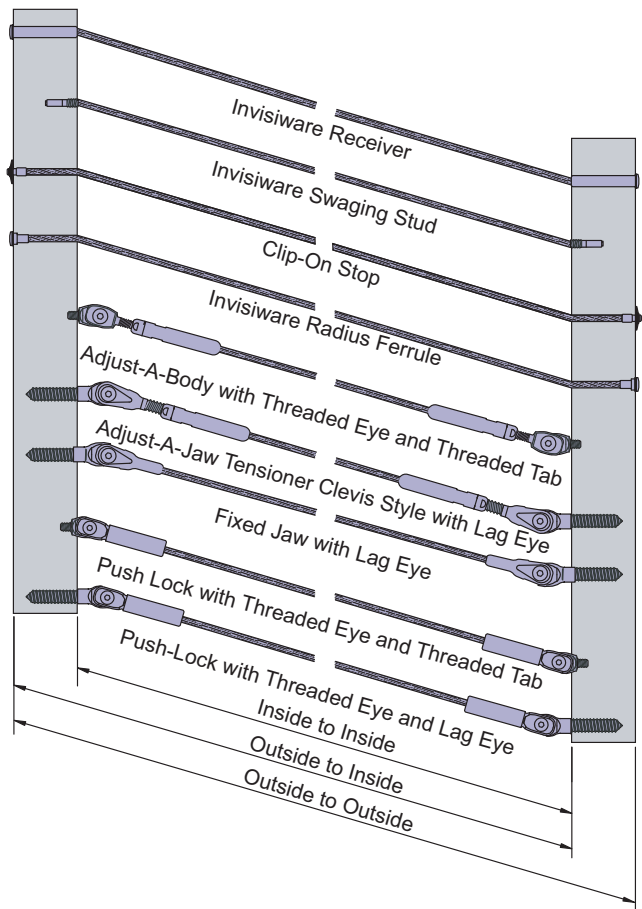

WAGNER RAIL SYSTEM

GLASS RAILING

CABLE RAILING

SPIRAL STAIRS BALCONIES

ALUMINUM RAILINGS

BRASS / SS FITTINGS

Photo courtesy of Don Duperault.