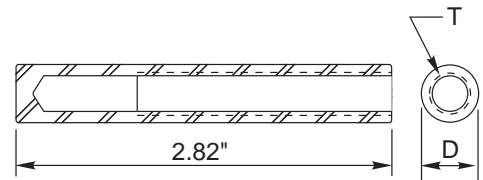

For use with a minimum 4" x 4" nominal wood post.

Cable Size	G	T	S	L	P	Stainless Steel
1/8"	.233"/.229"	.253"	.625"	1.500"	.500"	<b>CRLE6</b>
3/16"	.233"/.229"	.253"	.625"	1.500"	.500"	<b>CRLE6</b>
1/4"	.255"/.265"	.385"	1.188"	2.000"	.680"	<b>CRLE8</b>
5/16"	.233"/.229"	.253"	.625"	3.000"	.500"	<b>CRLE6L</b>
3/8"	.233"/.229"	.253"	.625"	3.000"	.500"	<b>CRLE6L</b>

Victor • Polishing

**INVISIWARE® WELDED RECEIVER**  
**Steel or Stainless Steel**

A fixed end, non-tensioning device, the **Invisiware® Welded Receiver** provides a sturdy, threaded receptacle in the end post for an **Invisiware® Swaging Stud**. The **Invisiware® Welded Receiver** is cut to length as necessary, inserted in a hole drilled through the post and welded to the outside wall. The welded surface is then ground to the post's original contour, thus hiding the weld.

**SCREWS**  
**Type 316 Stainless Steel**

For use with threaded fittings, as noted.

Cable Size	Screw Size	Stainless Steel
1/8"	1/4-28 x 1/2"	<b>CRSC6</b>
3/16"	1/4-28 x 1/2"	<b>CRSC6</b>
1/4"	3/8-24 x 3/4"	<b>CRSC8</b>
5/16"	3/8-24 x 3/4"	<b>CRSC8</b>
3/8"	3/8-24 x 3/4"	<b>CRSC8</b>

**WASHERS**

Available in Stainless Steel and Delrin® plastic.

Cable Size	Outside Diam.	Inside Diam.	Stainless Steel	Delrin® Plastic
1/8"	59/64"	15/32"	<b>CR716SAE</b>	<b>CRWR6B</b>
3/16"	59/64"	19/32"	<b>CR716SAE</b>	<b>CRWR6B</b>
1/4"	1 1/16"	17/32"	<b>CR050SAE</b>	<b>CRWR8B</b>