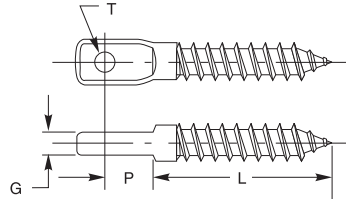

**ULTRA-TEC® LAG EYE**  
**Type 304 Stainless Steel**

A convenient, easy-to-install means for attaching an **Adjust-A-Jaw®** or **Adjust-A-Body™** **Tensioner** or **Ultra-tec® Fixed Jaw** to a wood post.

For use with a minimum 4" x 4" nominal wood post.

Cable Size	G	T	S	L	P	Stainless Steel
1/8"	.233"/.229"	.253"	.625"	1.500"	.500"	<b>CRLE6</b>
3/16"	.233"/.229"	.253"	.625"	1.500"	.500"	<b>CRLE6</b>
1/4"	.255"/.265"	.385"	1.188"	2.000"	.680"	<b>CRLE8</b>
5/16"	.233"/.229"	.253"	.625"	3.000"	.500"	<b>CRLE6L</b>
3/8"	.233"/.229"	.253"	.625"	3.000"	.500"	<b>CRLE6L</b>

Victor • Polishing

**INVISIWARE® WELDED RECEIVER**  
**Steel or Stainless Steel**

A fixed end, non-tensioning device, the **Invisiware® Welded Receiver** provides a sturdy, threaded receptacle in the end post for an **Invisiware® Swaging Stud**. The **Invisiware® Welded Receiver** is cut to length as necessary, inserted in a hole drilled through the post and welded to the outside wall. The welded surface is then ground to the post's original contour, thus hiding the weld.

**SCREWS**  
**Type 316 Stainless Steel**

For use with threaded fittings, as noted.

Cable Size	Screw Size	Stainless Steel
1/8"	1/4-28 x 1/2"	<b>CRSC6</b>
3/16"	1/4-28 x 1/2"	<b>CRSC6</b>
1/4"	3/8-24 x 3/4"	<b>CRSC8</b>
5/16"	3/8-24 x 3/4"	<b>CRSC8</b>
3/8"	3/8-24 x 3/4"	<b>CRSC8</b>